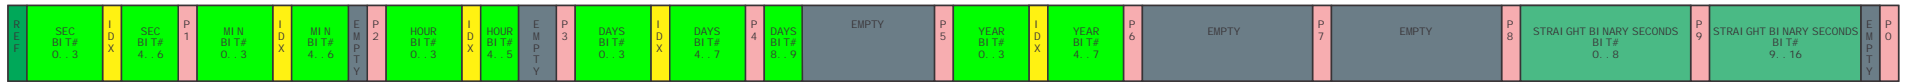

GENERAL I RI G-B DATAFRAME

FORMAT B000 / B120

FORMAT B001 / B121

FORMAT B002 / B122

FORMAT B003 / B123

FORMAT B004 / B124

FORMAT B005 / B125

FORMAT B006 / B126

FORMAT B007 / B127

REFERENCE MARKER AT START OF SECOND

EMPTY BITS, CONTAIN ALL ZEROES

BCD CODED TIME: SEC, MIN, HR, DAY OF YEAR, YEAR

CONTROL FUNCTIONS MAY CARRY USER DEFINABLE DATA

INDEX MARKER, ALWAYS CARRIES ZERO BIT