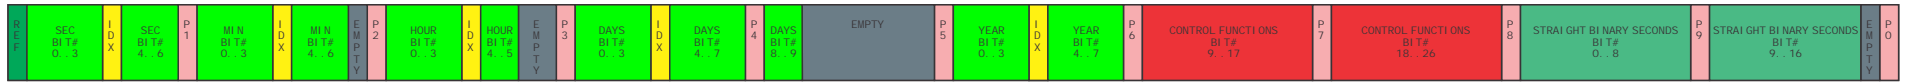

GENERAL I RI G-B DATAFRAME

FORMAT B000 / B120

FORMAT B001 / B121

FORMAT B002 / B122

FORMAT B003 / B123

FORMAT B004 / B124

FORMAT B005 / B125

FORMAT B006 / B126

FORMAT B007 / B127

REFERENCE MARKER AT START OF SECOND

EMPTY BITS, CONTAIN ALL ZEROES

BCD CODED TIME: SEC, MIN, HR, DAY OF YEAR, YEAR

CONTROL FUNCTIONS MAY CARRY USER DEFINABLE DATA

INDEX MARKER, ALWAYS CARRIES ZERO BIT