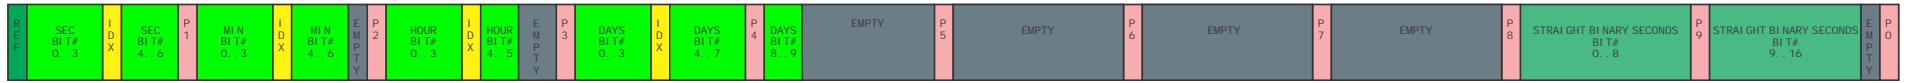

GENERAL I RI G-B DATAFRAME

FORMAT B000 / B120

FORMAT B001 / B121

FORMAT B002 / B122

FORMAT B003 / B123

FORMAT B004 / B124

FORMAT B005 / B125

FORMAT B006 / B126

FORMAT B007 / B127

REFERENCE MARKER AT START OF SECOND

EMPTY BITS, CONTAIN ALL ZEROES

BCD CODED TIME: SEC, MIN, HR, DAY OF YEAR, YEAR

CONTROL FUNCTIONS MAY CARRY USER DEFINABLE DATA

INDEX MARKER, ALWAYS CARRIES ZERO BIT