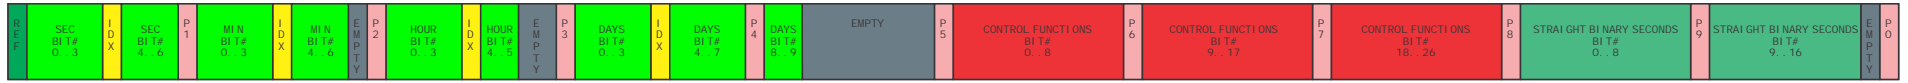

GENERAL I RI G-B DATAFRAME

FORMAT B000 / B120

FORMAT B001 / B121

FORMAT B002 / B122

FORMAT B003 / B123

FORMAT B004 / B124

FORMAT B005 / B125

FORMAT B006 / B126

FORMAT B007 / B127

REFERENCE MARKER AT START OF SECOND

EMPTY BITS, CONTAIN ALL ZEROES

BCD CODED TIME: SEC, MIN, HR, DAY OF YEAR, YEAR

CONTROL FUNCTIONS MAY CARRY USER DEFINABLE DATA

INDEX MARKER, ALWAYS CARRIES ZERO BIT