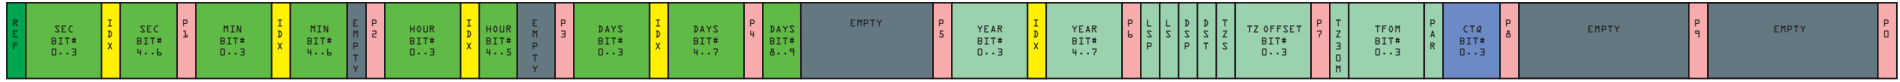

GENERAL IRIG-B DATAFRAME

FORMAT C37.118 (WITHOUT SBS)

FORMAT C37.118 (WITH SBS)

- REFERENCE MARKER AT START OF SECOND
- BCD CODED TIME: SEC, MIN, HR, DAY OF YEAR
- INDEX MARKER, ALWAYS CARRIES ZERO BIT
- POSITION IDENTIFIER

- EMPTY BITS, CONTAIN ALL ZEROES
- CONTROL FUNCTIONS MAY CARRY USER DEFINEABLE DATA
- STRAIGHT BINARY SECOND OF DAY (0...86399)
- C37.118 EXTENSIONS
- YEAR - YEAR NUMBER 0...99
- LSP - LEAP SECOND PENDING INSERTED UP TO 59SEC BEFORE LS INSERTION
- LS - 0:ADD LEAP SECOND 1:DELETE LEAP SECOND
- DSP - DAYLIGHT SAVING CHANGE OVER PENDING INSERTED UP TO 59SEC BEFORE INSERTION
- DST - DAYLIGHT SAVING TIME ACTIVE
- TZS - SIGN OF LOCAL OFFSET
- TZ OFFSET - LOCAL OFFSET OF TIMEZONE (HOURS)
- TZ30M - LOCAL OFFSET OF TIMEZONE (HALF HOUR)
- TZ30M - LOCAL OFFSET OF TIMEZONE (HALF HOUR)
- TFOM - TIME FIGURE OF MERIT (0 (BEST) TO 0xF (WORST))
- PAR - PARITY OVER ALL PRECEEDING BITS
- CTQ - C37.118 CONTINUOUS TIME QUALITY BITS