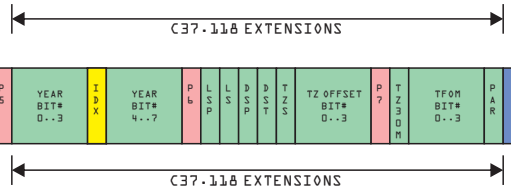

GENERAL IRIG-B DATAFRAME

FORMAT C37.118 (WITHOUT SBS)

FORMAT C37.118 (WITH SBS)

- REFERENCE MARKER AT START OF SECOND
- BCD CODED TIME: SEC, MIN, HR, DAY OF YEAR
- INDEX MARKER, ALWAYS CARRIES ZERO BIT
- POSITION IDENTIFIER

- EMPTY BITS, CONTAIN ALL ZEROES
- CONTROL FUNCTIONS MAY CARRY USER DEFINEABLE DATA
- STRAIGHT BINARY SECOND OF DAY (0...86399)
- C37.118 EXTENSIONS
- YEAR - YEAR NUMBER 0...99
- LSP - LEAP SECOND PENDING INSERTED UP TO 59SEC BEFORE LS INSERTION
- LS - 0:ADD LEAP SECOND 1:DELETE LEAP SECOND
- DSP - DAYLIGHT SAVING CHANGE OVER PENDING INSERTED UP TO 59SEC BEFORE INSERTION
- DST - DAYLIGHT SAVING TIME ACTIVE
- TZS - SIGN OF LOCAL OFFSET
- TZ OFFSET - LOCAL OFFSET OF TIMEZONE (HOURS)
- TZ30M - LOCAL OFFSET OF TIMEZONE (HALF HOUR)
- TZ30M - LOCAL OFFSET OF TIMEZONE (HALF HOUR)
- TFOM - TIME FIGURE OF MERIT (0 (BEST) TO 0xF (WORST))
- PAR - PARITY OVER ALL PRECEEDING BITS
- CTQ - C37.118 CONTINUOUS TIME QUALITY BITS