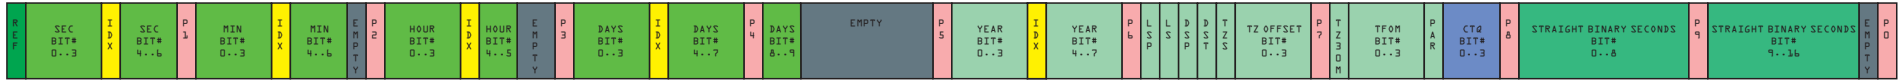

GENERAL IRIG-B DATAFRAME

FORMAT C37.118 (WITHOUT SBS)

FORMAT C37.118 (WITH SBS)

- REFERENCE MARKER AT START OF SECOND
- BCD CODED TIME: SEC, MIN, HR, DAY OF YEAR
- INDEX MARKER, ALWAYS CARRIES ZERO BIT
- POSITION IDENTIFIER

- EMPTY BITS, CONTAIN ALL ZEROES
- CONTROL FUNCTIONS MAY CARRY USER DEFINEABLE DATA
- STRAIGHT BINARY SECOND OF DAY (0...86399)
- C37.118 EXTENSIONS
- YEAR - YEAR NUMBER 0...99
- LSP - LEAP SECOND PENDING INSERTED UP TO 59SEC BEFORE LS INSERTION
- LS - 0:ADD LEAP SECOND 1:DELETE LEAP SECOND
- DSP - DAYLIGHT SAVING CHANGE OVER PENDING INSERTED UP TO 59SEC BEFORE INSERTION
- DST - DAYLIGHT SAVING TIME ACTIVE
- TZS - SIGN OF LOCAL OFFSET
- TZ OFFSET - LOCAL OFFSET OF TIMEZONE (HOURS)
- TZ30M - LOCAL OFFSET OF TIMEZONE (HALF HOUR)
- TZ30M - LOCAL OFFSET OF TIMEZONE (HALF HOUR)
- TFOM - TIME FIGURE OF MERIT (0 (BEST) TO 0xF (WORST))
- PAR - PARITY OVER ALL PRECEEDING BITS
- CTQ - C37.118 CONTINUOUS TIME QUALITY BITS